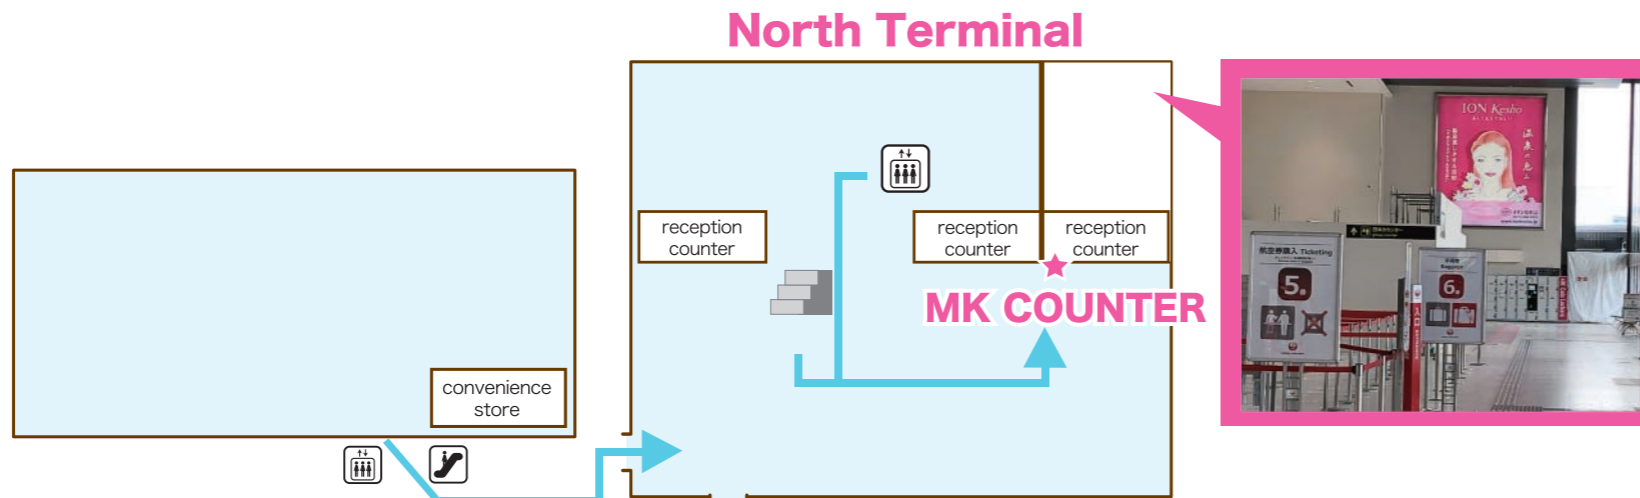

MK SKYGATE SHUTTLE MEETING POINT at Itami Airport

Itami Airport

2F

1F

Kansai Airport

International Arrival Floor

1F

● Domestic arrivals please also go to MK counter at 1st floor