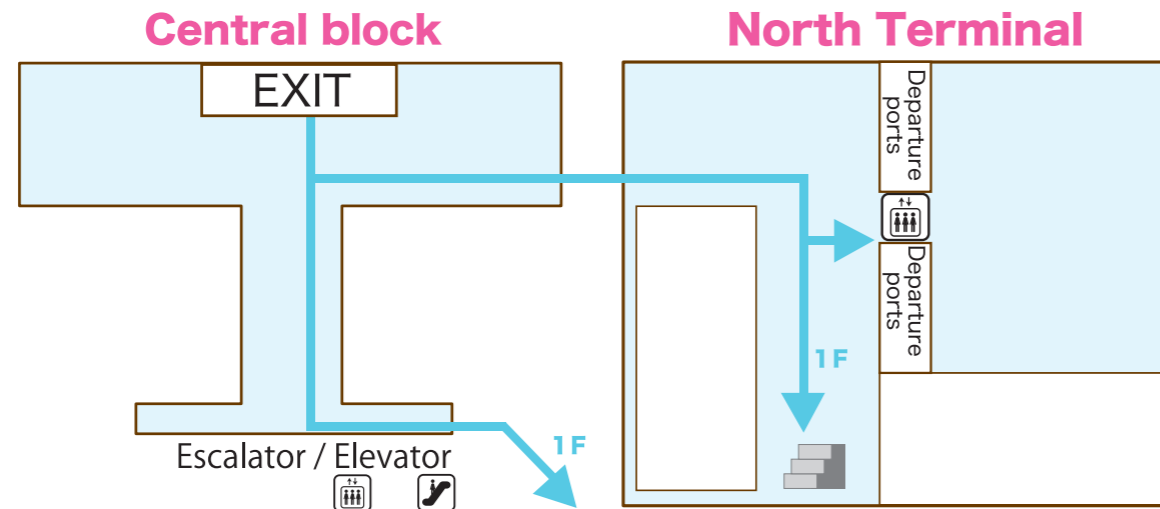

MK SKYGATE SHUTTLE MEETING POINT at Itami Airport

Itami Airport

2F

1F

Kansai Airport

International Arrival Floor

1F

● Domestic arrivals please also go to MK counter at 1st floor