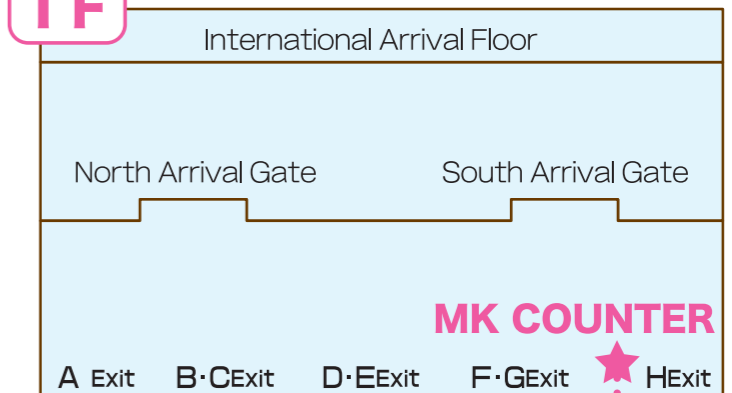

MK SKYGATE SHUTTLE MEETING POINT at Itami Airport

Itami Airport

2F

1F

Kansai Airport

International Arrival Floor

1F

● Domestic arrivals please also go to MK counter at 1st floor